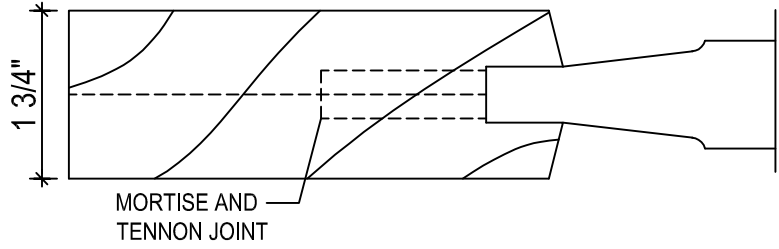

RAISED PANEL

BEVEL

DOUBLE OVALO

SHOJI

TYPICAL DOOR TYPES

M.J.N. McNAUGHTON LTD

PO Box 27 061, Mt. Roskill, New Zealand
 Email: mjmnaughton@xtra.co.nz

T: +64.9.620.9059
 F: +64.9.620.7585

RAISED PANEL
 SHOJI

Scale: 1/2"=1'-0"

Date: 05/20/05

Page: DT02A