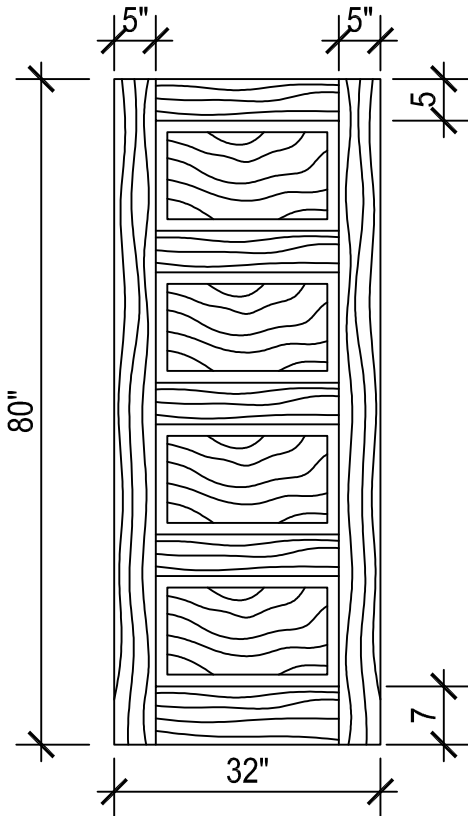

RAISED PANEL

BEVEL

DOUBLE OVALO

SHOJI

TYPICAL DOOR TYPES

M.J.N. McNAUGHTON LTD

PO Box 27 061, Mt. Roskill, New Zealand
 Email: mjmnaughton@xtra.co.nz

T: +64.9.620.9059
 F: +64.9.620.7585

RAISED PANEL
 SHOJI

Scale: 1/2"=1'-0"

Date: 05/20/05

Page: DT02A