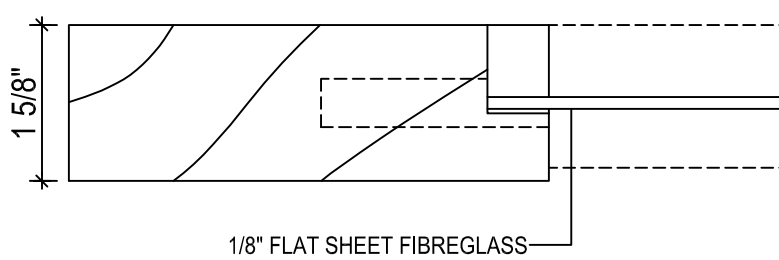

RAISED PANEL

BEVEL

DOUBLE OVALO

SHOJI

TYPICAL DOOR TYPES

M.J.N. McNAUGHTON LTD

PO Box 27 061, Mt. Roskill, New Zealand
 Email: mjmnaughton@xtra.co.nz

T: +64.9.620.9059
 F: +64.9.620.7585

RAISED PANEL
 SHOJI

Scale: 1/2"=1'-0"

Date: 05/20/05

Page: DT02A