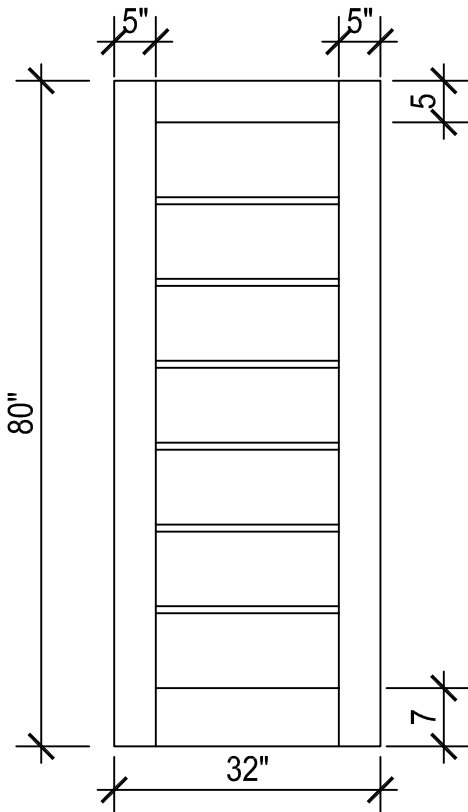

RAISED PANEL

BEVEL

DOUBLE OVALO

SHOJI

TYPICAL DOOR TYPES

M.J.N. McNAUGHTON LTD

PO Box 27 061, Mt. Roskill, New Zealand
 Email: mjmnaughton@xtra.co.nz

T: +64.9.620.9059
 F: +64.9.620.7585

RAISED PANEL
 SHOJI

Scale: 1/2"=1'-0"

Date: 05/20/05

Page: DT02A