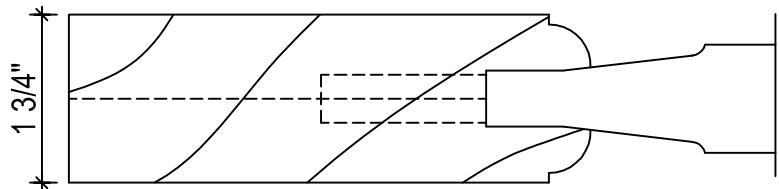

RAISED PANEL

BEVEL

DOUBLE OVALO

SHOJI

TYPICAL DOOR TYPES

M.J.N. McNAUGHTON LTD

PO Box 27 061, Mt. Roskill, New Zealand
 Email: mjmnaughton@xtra.co.nz

T: +64.9.620.9059
 F: +64.9.620.7585

RAISED PANEL
 SHOJI

Scale: 1/2"=1'-0"

Date: 05/20/05

Page: DT02A